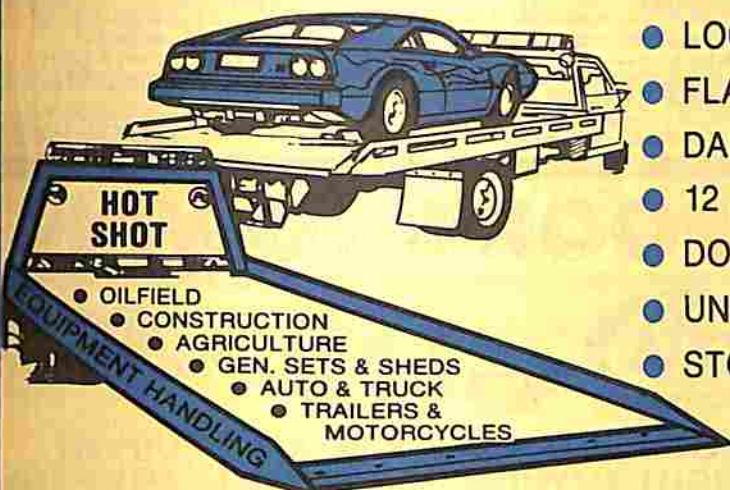

AUTO SPA TOWING