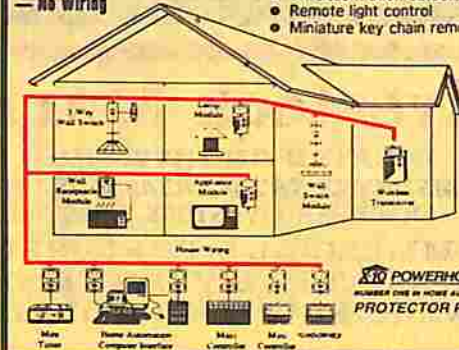

**SUPERVISED  
 HOME SECURITY SYSTEM**  
 Price/Performance Breakthrough  
 Installs in minutes — No Tools  
 — No Wiring

- Professional features and reliability
- Protects up to 16 doors/windows
- Loud alarm plus flashing lights
- Wireless POWERHORN™
- Wireless motion detectors
- Remote light control
- Miniature key chain remotes