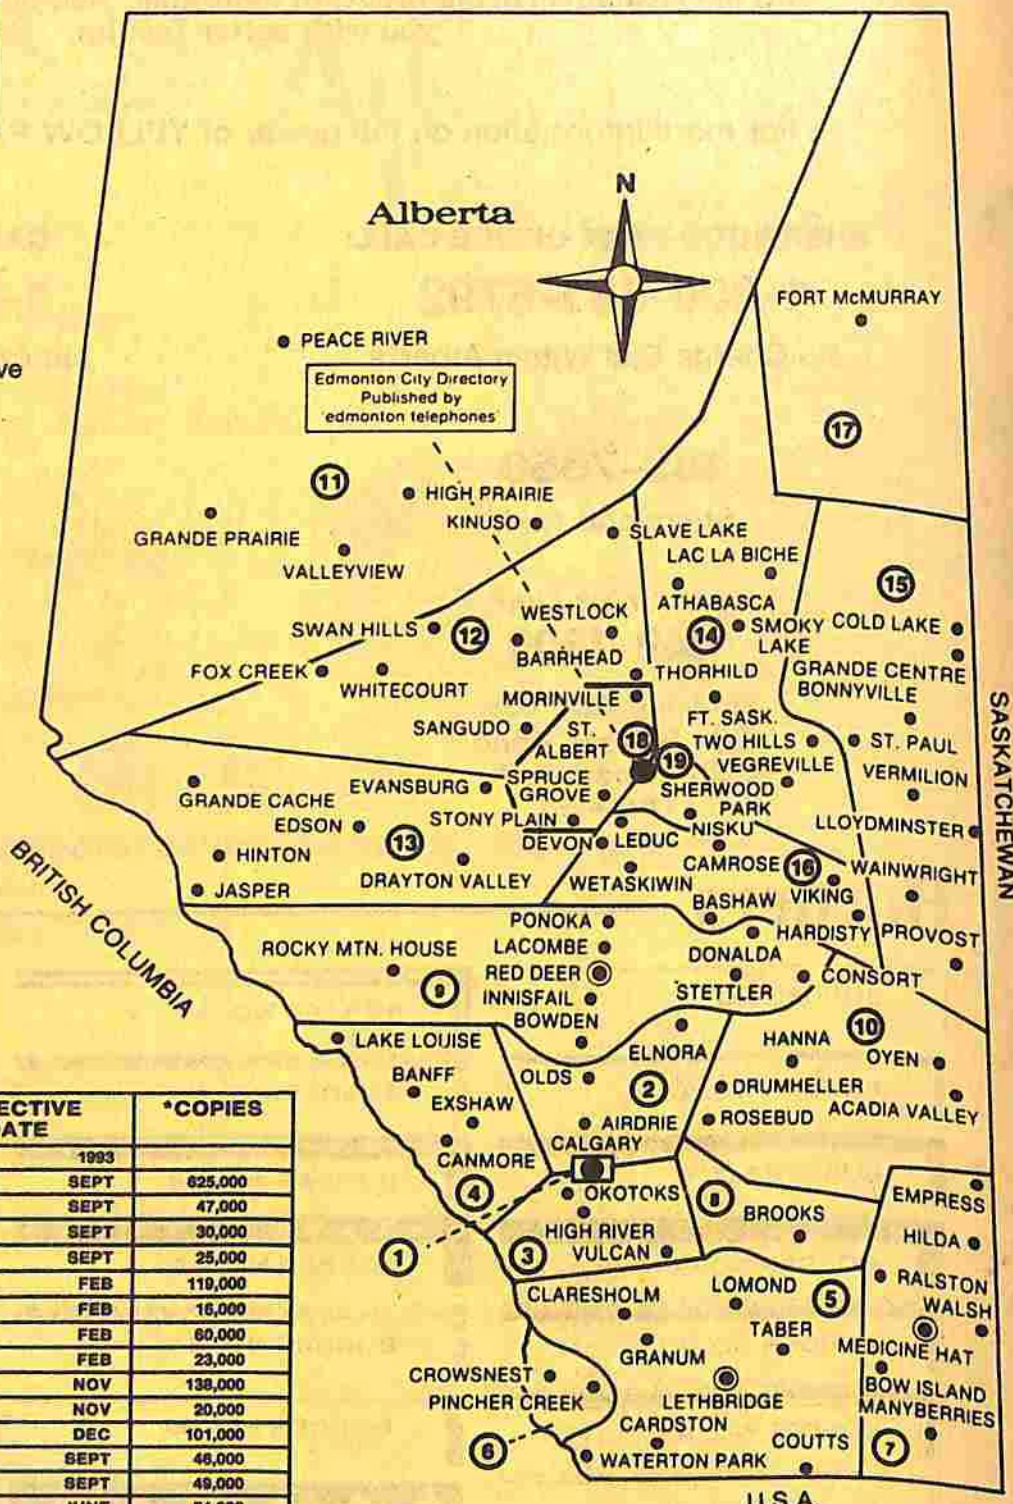

Directories serving Alberta

Notice: With 1992 Effective Date, the coverage area will change for Directory #18 'St. Albert' to include:

Alberta Beach	Keephills	Namao
Legal	Stony Plain	St. Albert
Onoway	Wabamun	Spruce Grove
Morinville