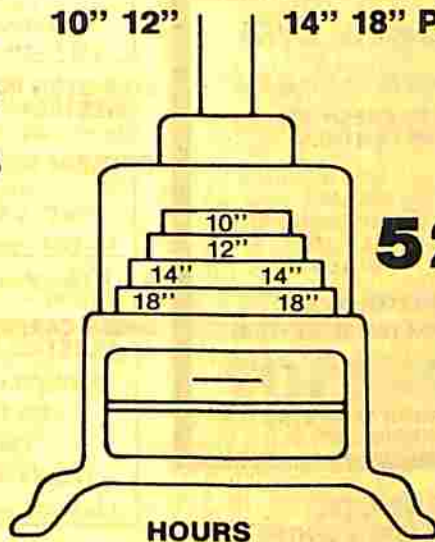

PIZZA PRINZ

NEW!!
DIET PIZZA ON
WHOLE WHEAT
CRUST
- VEGETARIAN
- ROAST BEEF
- SEAFOOD

DISCOUNT
ON PICKUP
ORDERS

14" 18" PIZZAS

PHONE

526-0166

ALSO AVAILABLE

- PASTA
- SUBS
- SALADS
- CIGS
- POP

HOURS

MON. - THURS. 4:00 - 2:00 A.M.
FRIDAY 4:00 - 4:00 A.M.
SATURDAY 11:00 - 4:00 A.M.
SUN. & HOLIDAYS 11:00 - 2:00 A.M.

1) CHEESE
2) BACON
3) PEPPERONI
4) HAM
5) SALAMI
6) BACON & MUSHROOM
7) HAWAIIAN
8) PEPPERONI, MUSHROOM, GREEN PEPPER
9) SHRIMP & MUSHROOM
10) PEPPERONI, BACON, MUSHROOM
11) SALAMI, BACON, MUSHROOM
12) HAM, TOMATO
13) SALAMI, HAM, PEPPERONI, BACON
14) SHRIMP, MUSHROOM, GREEN PEPPER, TOMATO
15) VEGETARIAN
16) BEEF, MUSHROOM, ONION
17) HOT & SPICY
18) HAM, MUSHROOM, PINEAPPLE
19) SUPER LOADED
20) BACON CHEESEBURGER
21) SUPER ALL-MEAT
22) EUROPEAN
23) LEAN ROAST BEEF, ONION, TOMATO
24) TACO PIZZA
25) SALMON, ONION, SHRIMP

FAST FREE DELIVERY WITH MINIMUM ORDER

#6-303 SOUTHRIDGE DR. S.E., MEDICINE HAT

PONY EXPRESS PIZZA

FAMILY RESTAURANT
FAST FREE DELIVERY
ITALIAN DISHES
FULLY LICENSED
DINE IN or TAKE OUT
OPEN 7 DAYS A WEEK

DISCOUNT
ON PICK-UP
ORDERS
SPECIALS NOT INCLUDED

526-0022
526-2200

803 KINGSWAY S.E., MEDICINE HAT

FAMILY RESTAURANT
DINE IN OR TAKE-OUT

PIZZA - PASTA
SALADS - RIBS
CHAR-BROILED STEAKS
HOMEMADE PASTRY

DELIVERY SERVICE AVAILABLE

529-2405
527-3888

417 - 7th STREET S.W., MEDICINE HAT