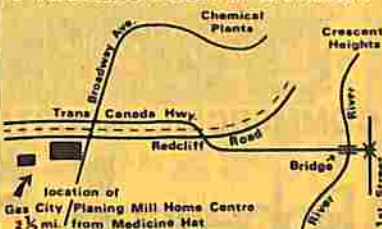

WHITE HAT CONSTRUCTION
Box 142 — Medicine Hat 527-5604

Yellow Pages Save You Money

Building Materials & Supplies—Retail (Cont'd)

Dunmore Planer Mill
Dunmore — Medicine Hat 526-6069
(See Our Display Advertisement)

Gas City Planing Mill Ltd
1001 Broadway Av NE — Redcliff 548-7700
(See Our Display Advertisement)

KULPE A LUMBER SALES (1978)
LTD 877 16 St SW — Medicine Hat 527-2655
(See Our Display Advertisement)

LERNER'S HOME ALL BUILDING CENTRE
1440 8 Av SW — Medicine Hat 527-1293
(See Our Display Advertisement)

(CONTINUED NEXT LISTING PAGE)

CAN'T RECALL A NAME?
LOOK IN THE "YELLOW PAGES"
THEY WILL HELP YOU

CEDAR PRODUCTS

FOR THE: PROFESSIONAL OR THE DO-IT-YOURSELFER

KITCHEN CABINETS

- INTERIOR MATERIALS & SUPPLIES
- SPECIALTY WOODS
- SIDING
- SPINDLE
- FENCES
- AND MUCH MORE

VISIT OUR SHOWROOM

FREE ADVICE

526-3179

1177 FACTORY ST. S.E.

Building Maintenance & Repairs

Johnson Controls Ltd
650 13 St SE — Medicine Hat 529-2337

Building Materials & Supplies—Retail

ALUM-A-LOCK BUILDING PRODUCTS LTD
922 Allowance Av SE — Medicine Hat 527-1555

ARBORITE PRODUCTS— WHOLESALE DISTRIBUTORS
ADVANCE LUMBER CO LTD
3307 3 Av S — Lethbridge 327-3663

CANO-NASCOR BUILDING PRODUCTS
1929 S Railway St SE — Medicine Hat 526-4845

CEDAR PRODUCTS
1177 Factory St SE — Medicine Hat 526-3179
(See Our Display Advertisement)

**GAS CITY HOME CENTRE
GAS CITY PLANING MILL LTD.**

- ALUMINUM SOFFIT & FASCIA

- WINDOWS
- LUMBER
- BUILDING SUPPLIES
- PAINT
- PLYWOOD
- FREE ESTIMATES
- STEEL DOORS & FRAMES
- FINISHING LUMBER
- HARDWARE

548-7700

1001 BROADWAY AVE. N.E.
P.O. BOX 970, REDCLIFF

W. J. MORRISON, Mgr.,
Res. 527-2060
RON FREY, Sales Mgr.
Res. 527-8373

"Goods Of The Woods Since 1918"

DUNMORE PLANER MILL

Cedar & Hardwoods
(All Dimensions & Profiles)

TED BULANDA

526-6069

DUNMORE, ALBERTA

**A. KULPE LUMBER SALES (1978) LTD.
LUMBER AND BUILDING SUPPLIES**

- BUILDERS HARDWARE
- LUMBER
- PLYWOOD
- STAIRS
- STEEL SIDING
- STEEL & WOOD DOORS
- WINDOWS
- FINISH LUMBER
- TRUSSES
- ROUGH LUMBER

FREE ESTIMATES

527-2655

AFTER HOURS RES. 527-4192

877 - 16th ST. S.W., MEDICINE HAT

Lerner's