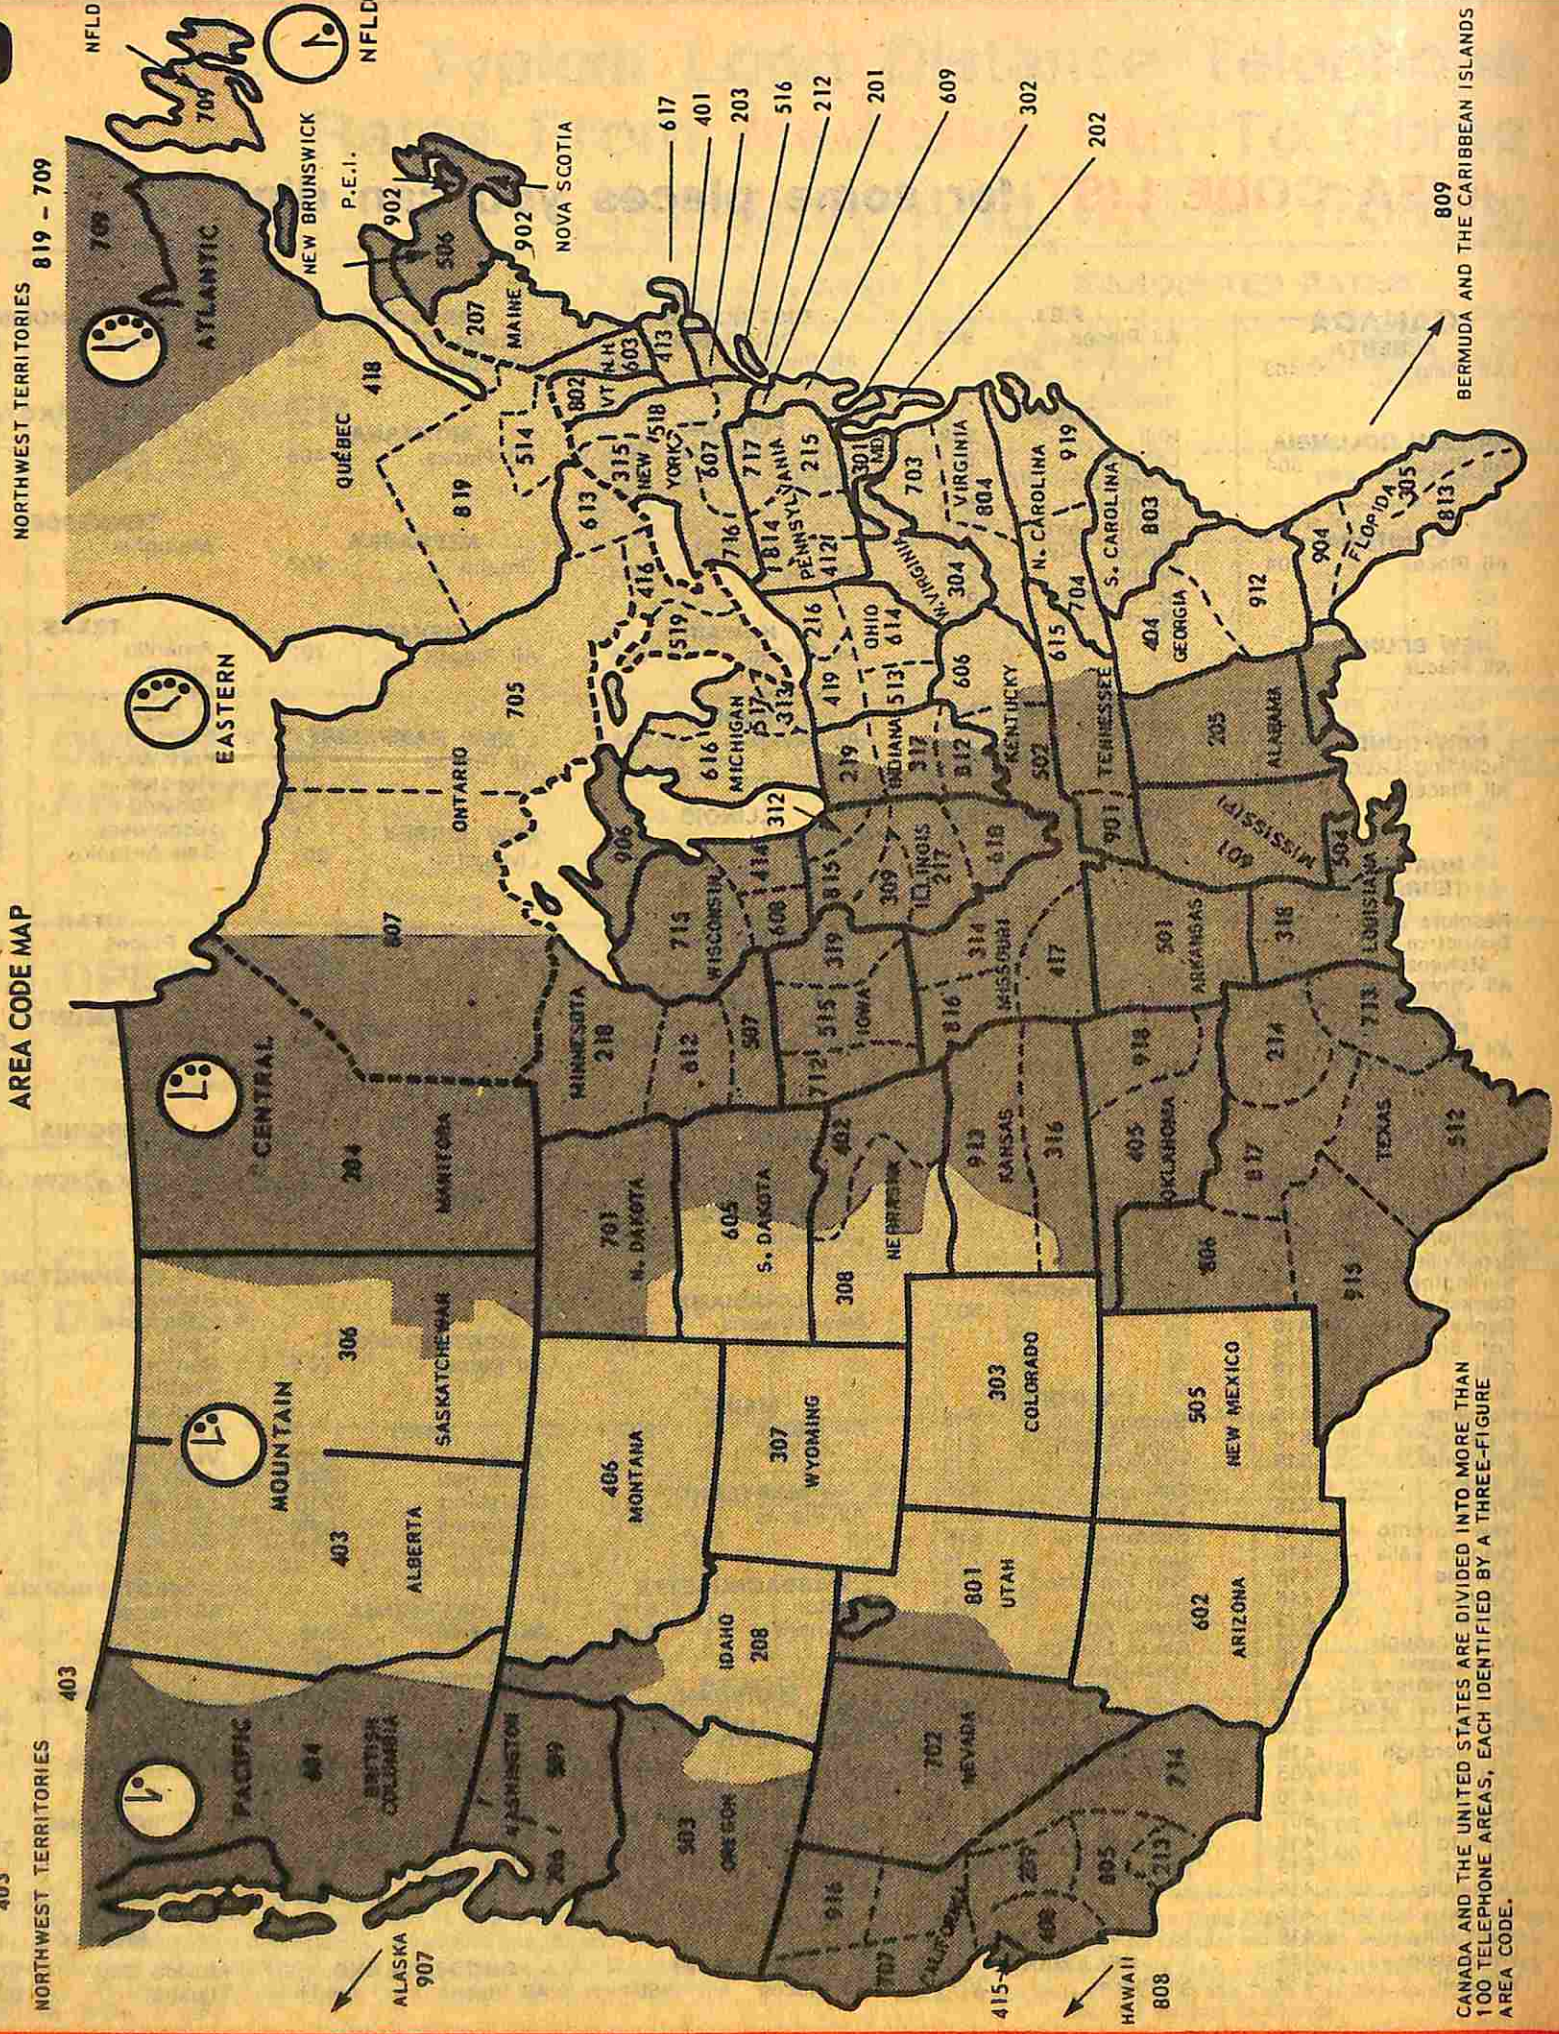

CANADA - USA
AREA CODE MAP

CANADA AND THE UNITED STATES ARE DIVIDED INTO MORE THAN 100 TELEPHONE AREAS, EACH IDENTIFIED BY A THREE-FIGURE AREA CODE.

BERMUDA AND THE CARIBBEAN ISLANDS
809