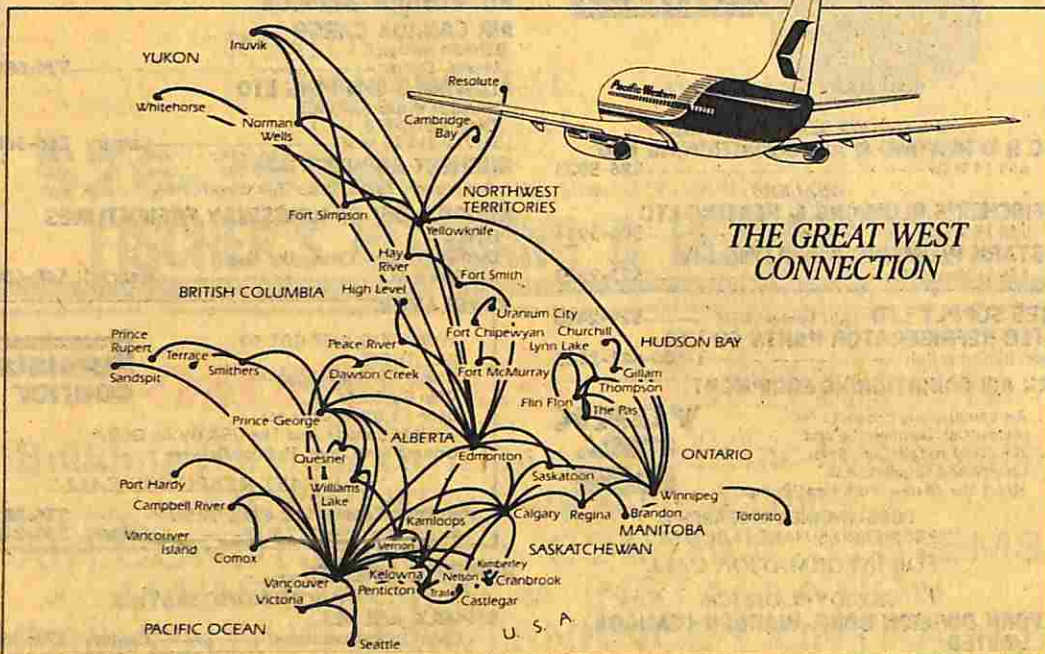

THE GREAT WEST CONNECTION

PACIFIC WESTERN AIRLINES LTD.

Reservations and Flight Information
Medicine Hat Customers Only Call Long Distance (No Toll Charge) & Ask For Zenith 66094

- COMMERCIAL HELICOPTER CHARTER SERVICE
- AERIAL CONSTRUCTION ● CHARTER ● AIR AMBULANCE
- RECONNAISSANCE ● SURVEY ● PATROL

Air Switch Ltd.

526-9793

Astar 350D

AIR SWITCH HELICOPTER

ERV HAMILTON — 1501 GERSHAW DRIVE

BAR XH AVIATION LTD.

P.O. BOX 161, MEDICINE HAT, ALTA., T1A 7E8

LOCAL, CANADIAN AND U.S. CHARTERS

- MAINTENANCE
- LEASING
- RENTALS
- STORAGE
- PATROL
- SALES
- CREW MOVEMENT
- RECONNAISSANCE
- PHOTOGRAPHY
- HOT SHOT
- AIR TAXI
- TRAINING

GOVERNMENT APPROVED FLYING TRAINING

"Let Us Put You In The Pilot's Seat"

HANGAR # 1
MEDICINE HAT AIRPORT

527-3328

IN LETHBRIDGE
328-2924
HANGAR #7

Air Line Companies—(Cont'd)

PACIFIC WESTERN AIRLINES LTD

Reservations & Flight Information
Medicine Hat Customers Only Call Long Distance (No Toll Charge) & Ask For Zenith 6-6094
(See Advertisement This Classification)

REPUBLIC AIRLINES—

RESERVATIONS & INFORMATION

REPUBLIC AIRLINES
Calgary-Call Long Distance (No Toll Charge) & Ask For Zenith 6-6082

AIR FREIGHT SERVICE

REPUBLIC AIRLINES
Calgary International Airport—Calgary 276-0660

SCANDINAVIAN AIRLINES

Passenger Reservations & Information
Vancouver-Medicine Hat Customers Only Call Long Distance (No Toll Charge) & Ask For Zenith 5-6500

TIME AIR LTD RESERVATIONS

(No Charge Dial) 1-800-552-8007

FREIGHT & FLIGHT INFORMATION 526-6633

WARDAIR CANADA (1975) LTD

Arrivals & Departures—Calgary 276-0607
Reservations (Holidays By Wardair) Medicine Hat & Lethbridge Customers -Call Long (No Toll Charge) & Ask For Zenith 0-6034

Western Airlines

Medicine Hat Customers Only Call Long Distance (No Toll Charge) & Ask For Zenith 0-7264

Air Services—Chartered

AIR SWITCH LTD 1501 Gershaw Dr—526-9793
(See Advertisement This Classification)

Bar X H Aviation Ltd Box 161—527-3328
(See Advertisement This Classification)

Air Travel Ticket Agencies

A M A TRAVEL AGENCY LIMITED
2710 13 Av SE—527-8061
Kabet Travel 557 2 St SE—526-6931

Aircraft Dealers

ALBERTA AIRCRAFT BROKERS LTD

NEW & USED AIRCRAFT SALES

"Also We Consign Customers Aircrafts For Re-sale"

Claresholm Industrial Airport—Claresholm 625-4491

BAR XH AVIATION LTD Box 161—527-3328

W T AVIATION SERVICES LTD
Box 2336—Taber 223-4137
Wray Tsuji Res—Taber 223-4325

Aircraft Equipment Parts & Supplies

Bar X H Aviation Ltd Box 161—527-3328
W T AVIATION SERVICES LTD
Box 2336—Taber 223-4137
Wray Tsuji Res—Taber 223-4325

Aircraft Hauling

See "Truck Lines"

Aircraft Maintenance & Repairing

BAR XH AVIATION LTD Box 161—527-3328
MURRAY'S AIRCRAFT REPAIR (1980) LTD
Brooks Airport—Brooks 362-5858

R A M AVIONICS COMMUNICATIONS SYSTEMS

SALES — WARRANTY — SERVICE

Instruments, Radios & General Aviation Supplies

No 1 Hangar Medicine Hat Airport 526-0403

W T AVIATION SERVICES LTD