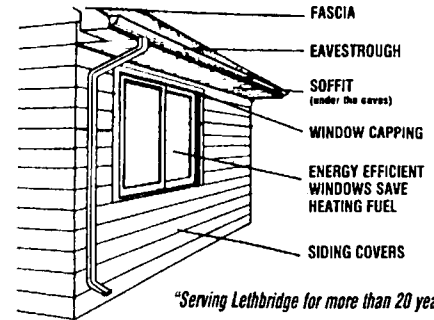

"Serving Lethbridge for more than 20 years"

Mustang DRYWALL LTD.

THE FRONT RUNNER OF QUALITY
SPECIALIZING IN THE INTERIORS OF TODAY

RESIDENTIAL
LIGHT COMMERCIAL
ADDITIONS • RENOVATIONS • BASEMENTS

327-5727

27 Bluefox Boulevard N.
LETHBRIDGE T1H 5Z8

Duty free
ALTAN DUTY FREE SHOPS LTD.
Hors taxes

GIFT ITEMS & SOUVENIRS

- ★ Liquor
- ★ Pottery
- ★ Perfumes
- ★ Post Cards
- ★ Games
- ★ Cigarettes
- ★ Figurines
- ★ Novelties
- ★ T-Shirts
- ★ Toys

★ Smokers Supplies & Sundries

HOURS: 7:00 A.M. - 11:00 P.M.
7 DAYS A WEEK

344-3000

BOX 218, COULTTS CROSSING, COULTTS

Best Quality ~ Best Prices!
FIRST CHOICE Home Improvements

Continuous Eavestrough professionally installed!

- Eavestrough
- Downpipes
- Soffit
- Fascia

Call for a free Estimate Today!

223-0162

Showroom - 5326 - 48 Ave Taber

PEERLESS BUILDING PRODUCTS

360326 ALBERTA Ltd.

- CONTINUOUS COLORED
- 5 INCH RESIDENTIAL TROUGH
- 6 INCH COMMERCIAL TROUGH
- BAKED ON ENAMEL FINISH

WE ALSO HANDLE ALL TYPES OF SIDING
FREE ESTIMATES

328-6600

LETHBRIDGE
MEDICINE HAT 527-5700
MEDICINE HAT MOBILE XJ4-5700