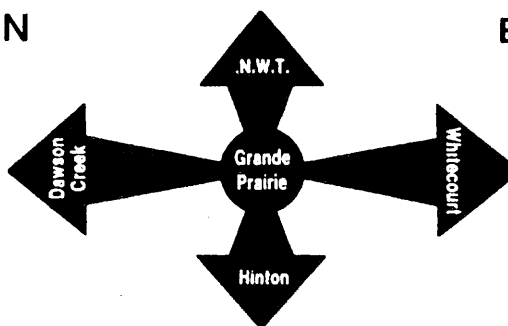

532-8212 — 532-9775

BOX 1148, GRANDE PRAIRIE

Will all those who don't use the **YELLOW PAGES** Please raise your "feet"