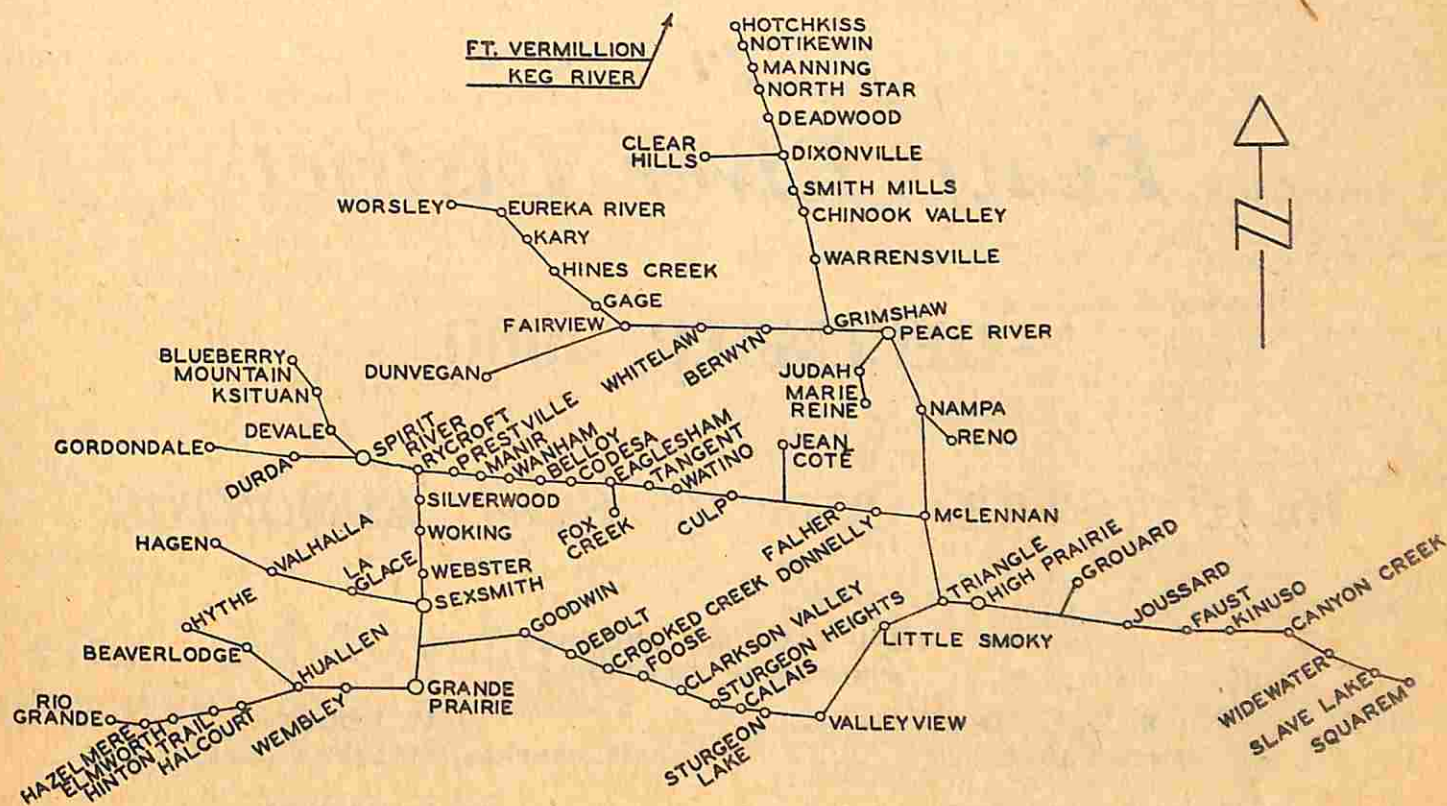

EXCHANGE CENTRES CONTAINED IN PEACE RIVER DISTRICT TELEPHONE DIRECTORY

Index of all centres contained in Peace River District Telephone Directory

BEAVERLODGE	DE-VALE	GROUARD	KSITUAN	SLAVE LAKE
BELLOY	DIXONVILLE	GROVEDALE	LA CRETE	SMITHMILLS
BERWYN	DONNELLY	HAGEN	LA GLACE	SPIRIT RIVER
BEZANSON	DURDA	HALCOURT	LITTLE SMOKY	SQUAREM
BLUEBERRY MOUNTAIN	EAGLESHAM	HAY RIVER	MANIR	STURGEON HEIGHTS
BLUESKY	ELMWORTH	HAZELMERE	MANNING	STURGEON LAKE
BROWNVALE	ENILDA	HIGH PRAIRIE	MARIE REINE	TANGENT
CALAIS	EUREKA RIVER	HINES CREEK	McleNNAN	TRIANGLE
CANYON CREEK	FAIRVIEW	HINTON TRAIL	MOODY'S CROSSING	VALHALLA
CHINOOK VALLEY	FALHER	HOTCHKISS	NAMPA	VALLEYVIEW
CLAIRMONT	FAUST	HUALLEN	NORTH STAR	WANHAM
CLARKSON VALLEY	FORT VERMILION	HYTHE	NOTIKEWIN	WARRENSVILLE CENTRE
CLEAR HILLS	FOX CREEK	JEAN COTE	PEACE RIVER	WATINO
CODESA	GAGE	JOUSSARD	PRESTVILLE	WEBSTER
CROOKED CREEK	GIROUXVILLE	JUDAH	RENO	WEMBLEY
CULP	GOODWIN	KARY	RIO GRANDE	WHITELAW
DEADWOOD	GORDONDALE	KATHLEEN	RYCROFT	WIDEWATER
DEBOLT	GRANDE PRAIRIE	KEG RIVER	SEXSMITH	WOKING
DEMMITT	GRIMSHAW	KINUSO	SILVERWOOD	WORSLEY