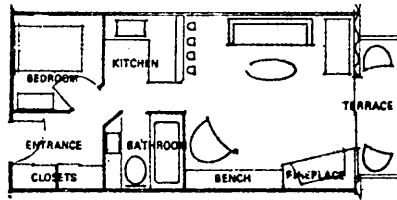

P.O. Box 879

JASPER 852-4461

GRANDE CACHE MOTOR INN

• **36 LARGE MODERN UNITS**

BOX 208
NEW TOWN
Grande Cache, Alberta

- COLOR TELEVISION IN ALL ROOMS
- TELEPHONES
- BATH & SHOWERS
- SCENIC MOUNTAIN VIEW
- BIG HORN DINING ROOM 827-2013
- TROPHY ROOM COCKTAIL LOUNGE 827-3666