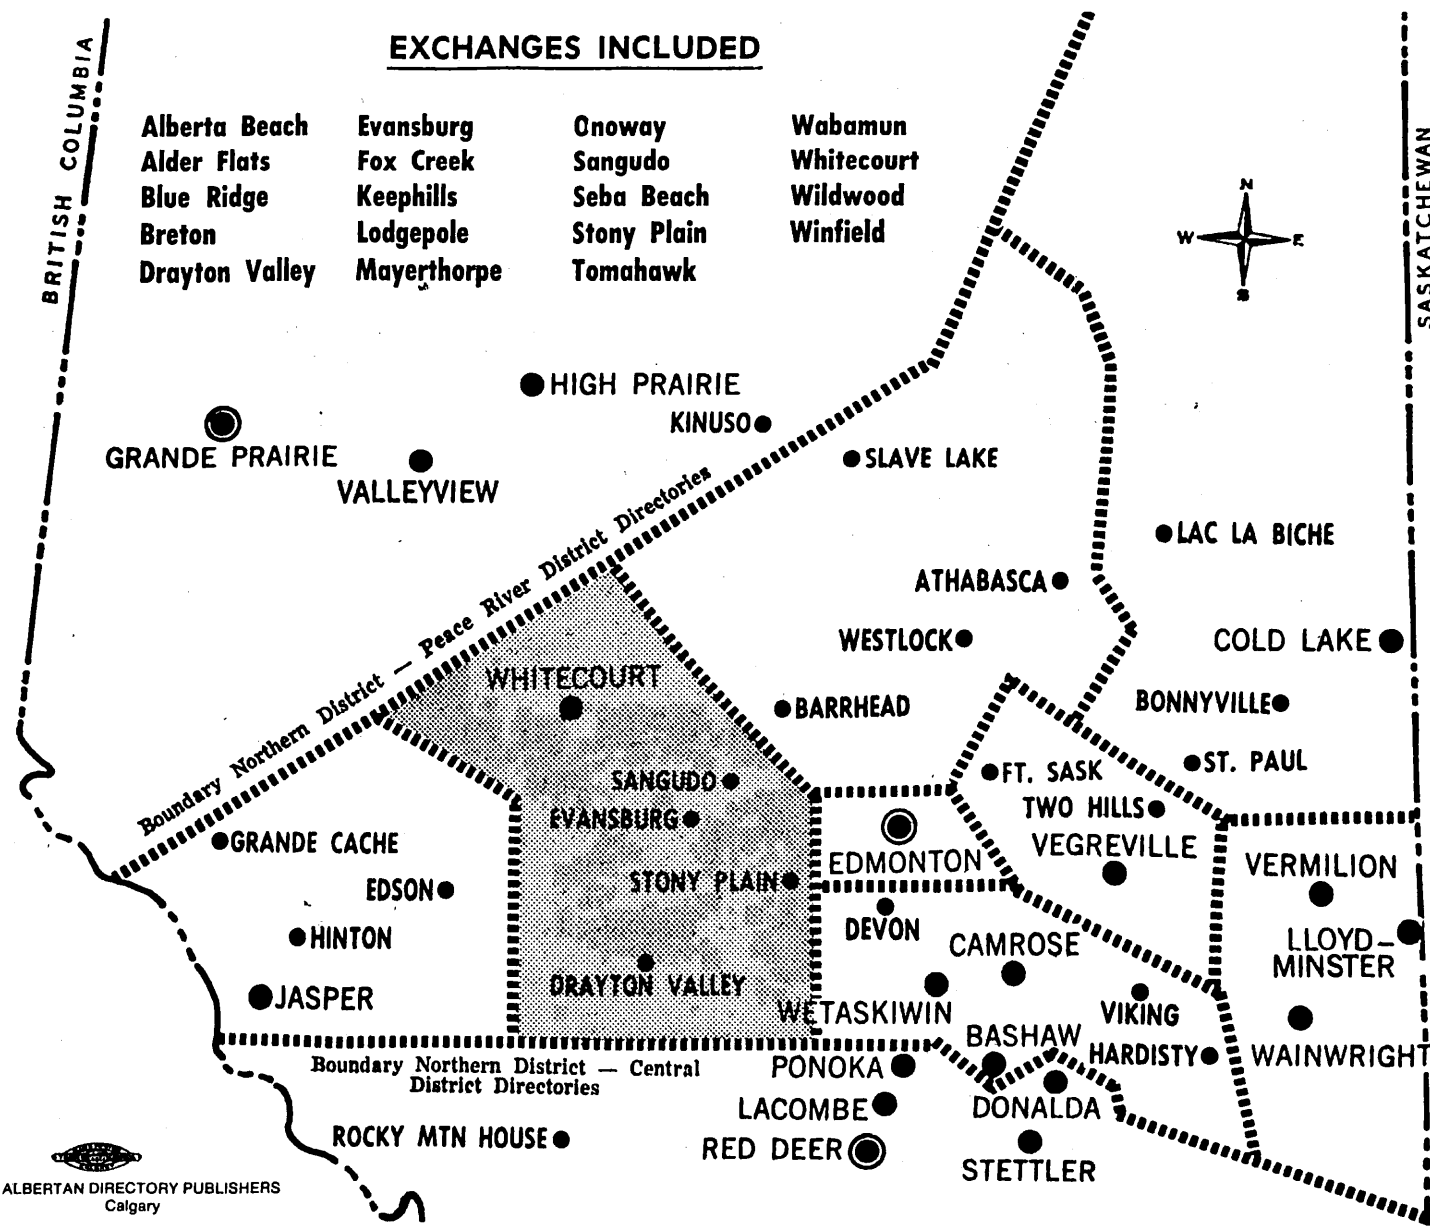

DECEMBER, 1980

YELLOW PAGES

These Yellow Pages cover the Territory indicated in the Shaded Area

Yellow Pages Advertising rates and information are available by contacting the Directory Department, Alberta Government Telephones at 140 - 6th Avenue S.W., Calgary or Telephone 231-7187. (Collect)