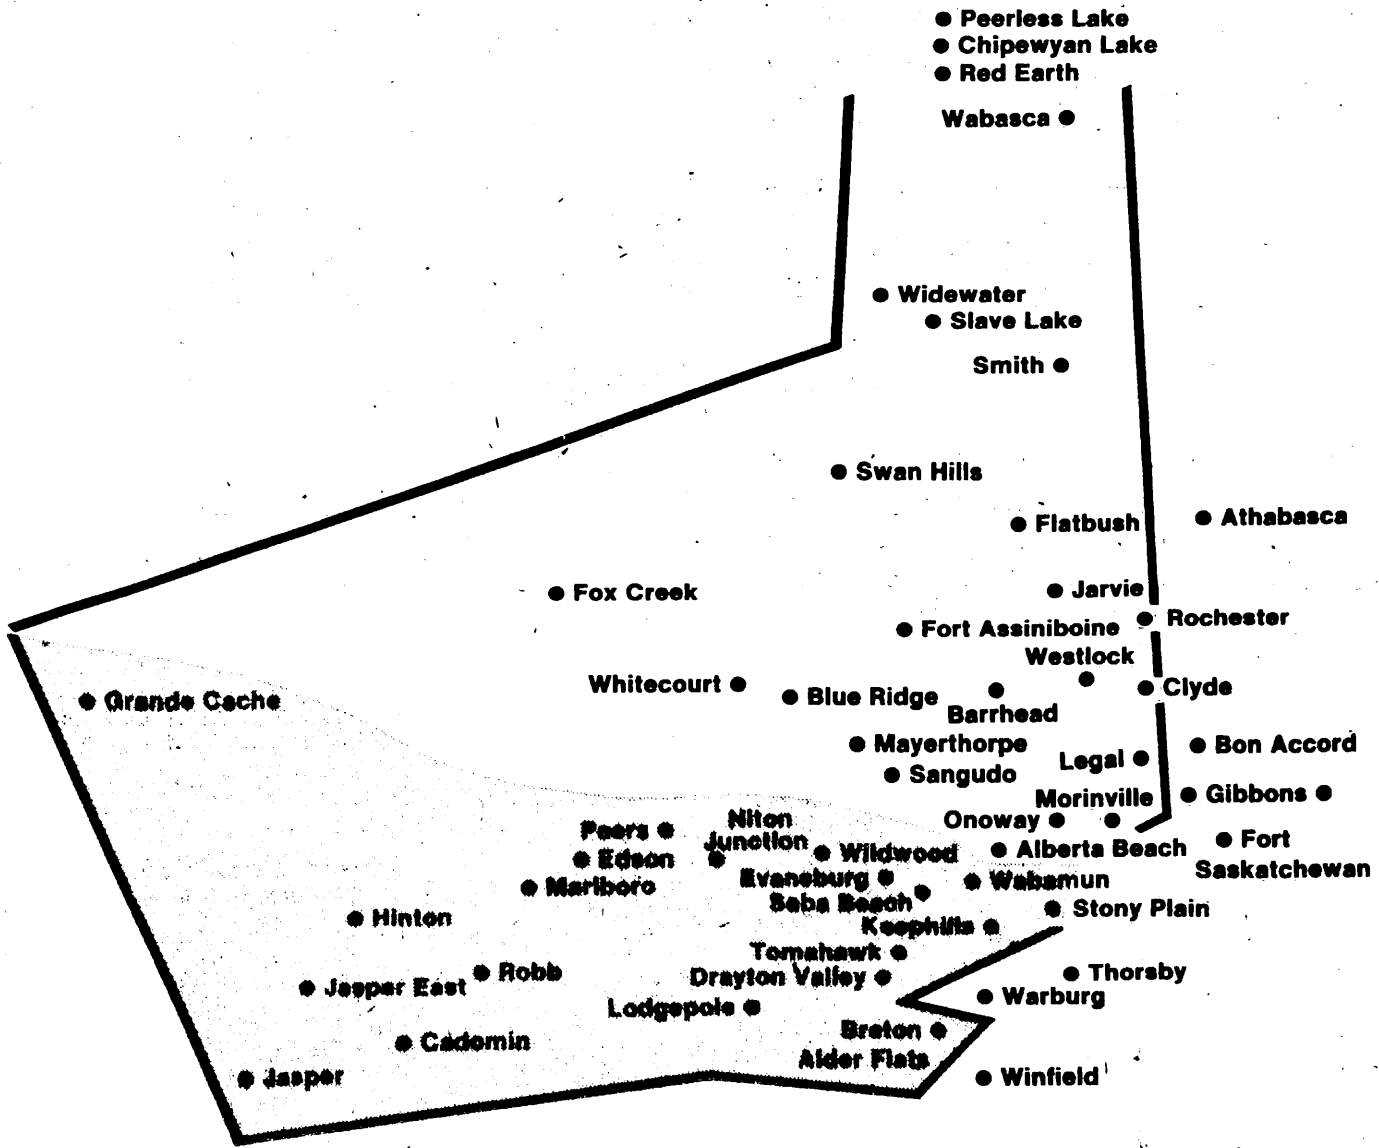

YELLOW PAGES

YELLOW PAGES AREA COVERAGE

ALL TOWN AND CITY NAMES SHOWN ARE INCLUDED IN THE WHITE PAGES OF THIS DIRECTORY

ALBERTAN DIRECTORY PUBLISHERS
Calgary

Need Heading Help?
USE THE FAST FINDING INDEX
LOCATED AT THE BACK OF THE YELLOW PAGES