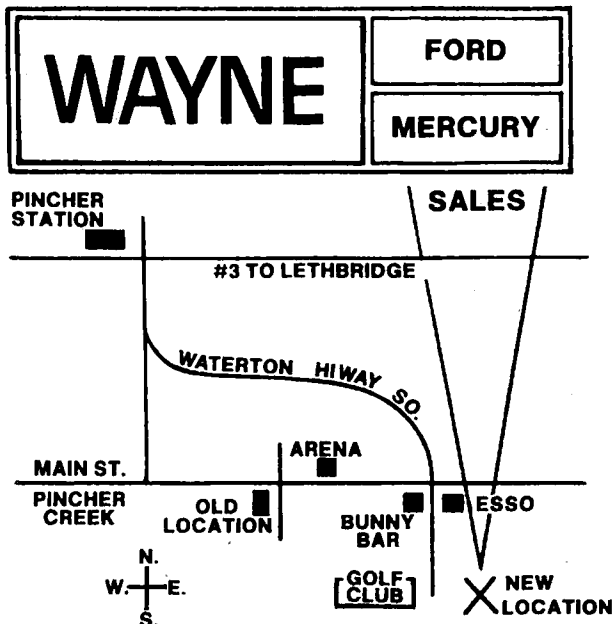

**ULRICH
AUTO SALES & SERVICE LTD.**

**SALES, SERVICE, PARTS
FORD MERCURY**

BODY SHOP

562-2101

2306 - 20th AVE., BLAIRMORE

**Automobile Agencies & Dealers—New
Cars—(Cont'd)**

McGale Ford Sales Ltd 2407 6 Av.—Fort McLeod 553-3673
(See Advertisement This Classification)

Ranchers Auto Centre Ltd
1100 Waterton Av.—Pincher Creek 627-4464
(See Advertisement This Classification)

SHORT STOP AUTO LTD

DEALERS FOR:

VOLVO and SUBARU

SALES - PARTS - SERVICE

538 6 St S ..... Lethbridge 329-4622

**WESTCASTLE MOTORS
LTD.**

**PONTIAC - BUICK
GMC TRUCKS**

Complete Parts For
GMC Products
Auto Repairs - Texaco Products

SALES — 627-4266

627-3223

1009 Waterton Ave., Pincher Creek

ULRICH AUTO SALES & SERVICE LTD
2306 20 Av Blaimore.....Crowsnest Pass 562-2101
(See Advertisement This Classification)

WAYNE FORD MERCURY SALES
835 Waterton Av.....Pincher Creek 627-4461
(See Advertisement This Classification)

WESTCASTLE MOTORS LTD
1009 Waterton Av.....Pincher Creek 627-3223
Sales.....Pincher Creek 627-4266
(See Advertisement This Classification)

THYME ADDS FLAVOR

Serve artichokes with a dressing made from olive oil, wine vinegar, salt, pepper dry mustard and a little dried crumbled thyme. It's the thyme that adds the flavor.

*“New
Location”*

*“New
Building”*

Full Line
Ford & Mercury
Cars & Trucks

SALES

627-4461

**PARTS
SERVICE**

627-4789

835 WATERTON AVE.
PINCHER CREEK

“Leasing Specialists”