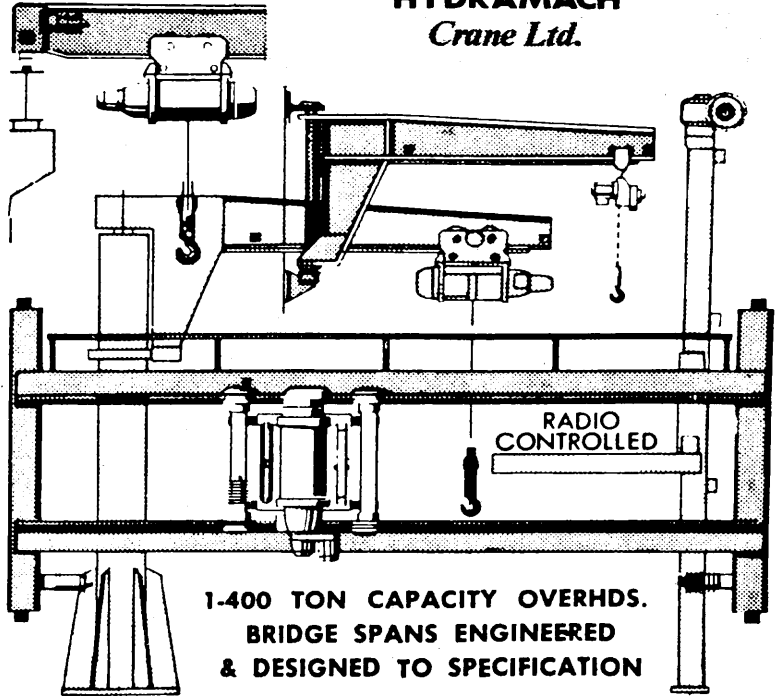

RANEMASTER

EQUIPMENT RENTALS LTD.
FORMERLY WALLY'S CRANE SERVICE

**BOOM TRUCK
CRANES**
WITH DECKS
8 & 12 TON CAPACITY

**ROUGH TERRAIN
CRANES**
22 & 50 TON CAPACITY

**TRUCK MOUNT
CRANES**
18-25-35-50 & 65 TON
CAPACITY

24 HOUR SERVICE — IF BUSY CALL 346-6923

Box 553
6762 - 52nd Ave.

346-4000

T4N 5G1
Red Deer

HYDRAMACH Crane Ltd.

1-400 TON CAPACITY OVERHDS.
BRIDGE SPANS ENGINEERED
& DESIGNED TO SPECIFICATION

24 HR. EMERGENCY SERVICE

HYDRAMACH CRANE LTD. 955-8876

TELEX 037-2139

64 Sparrow St., Nisku Industrial Park