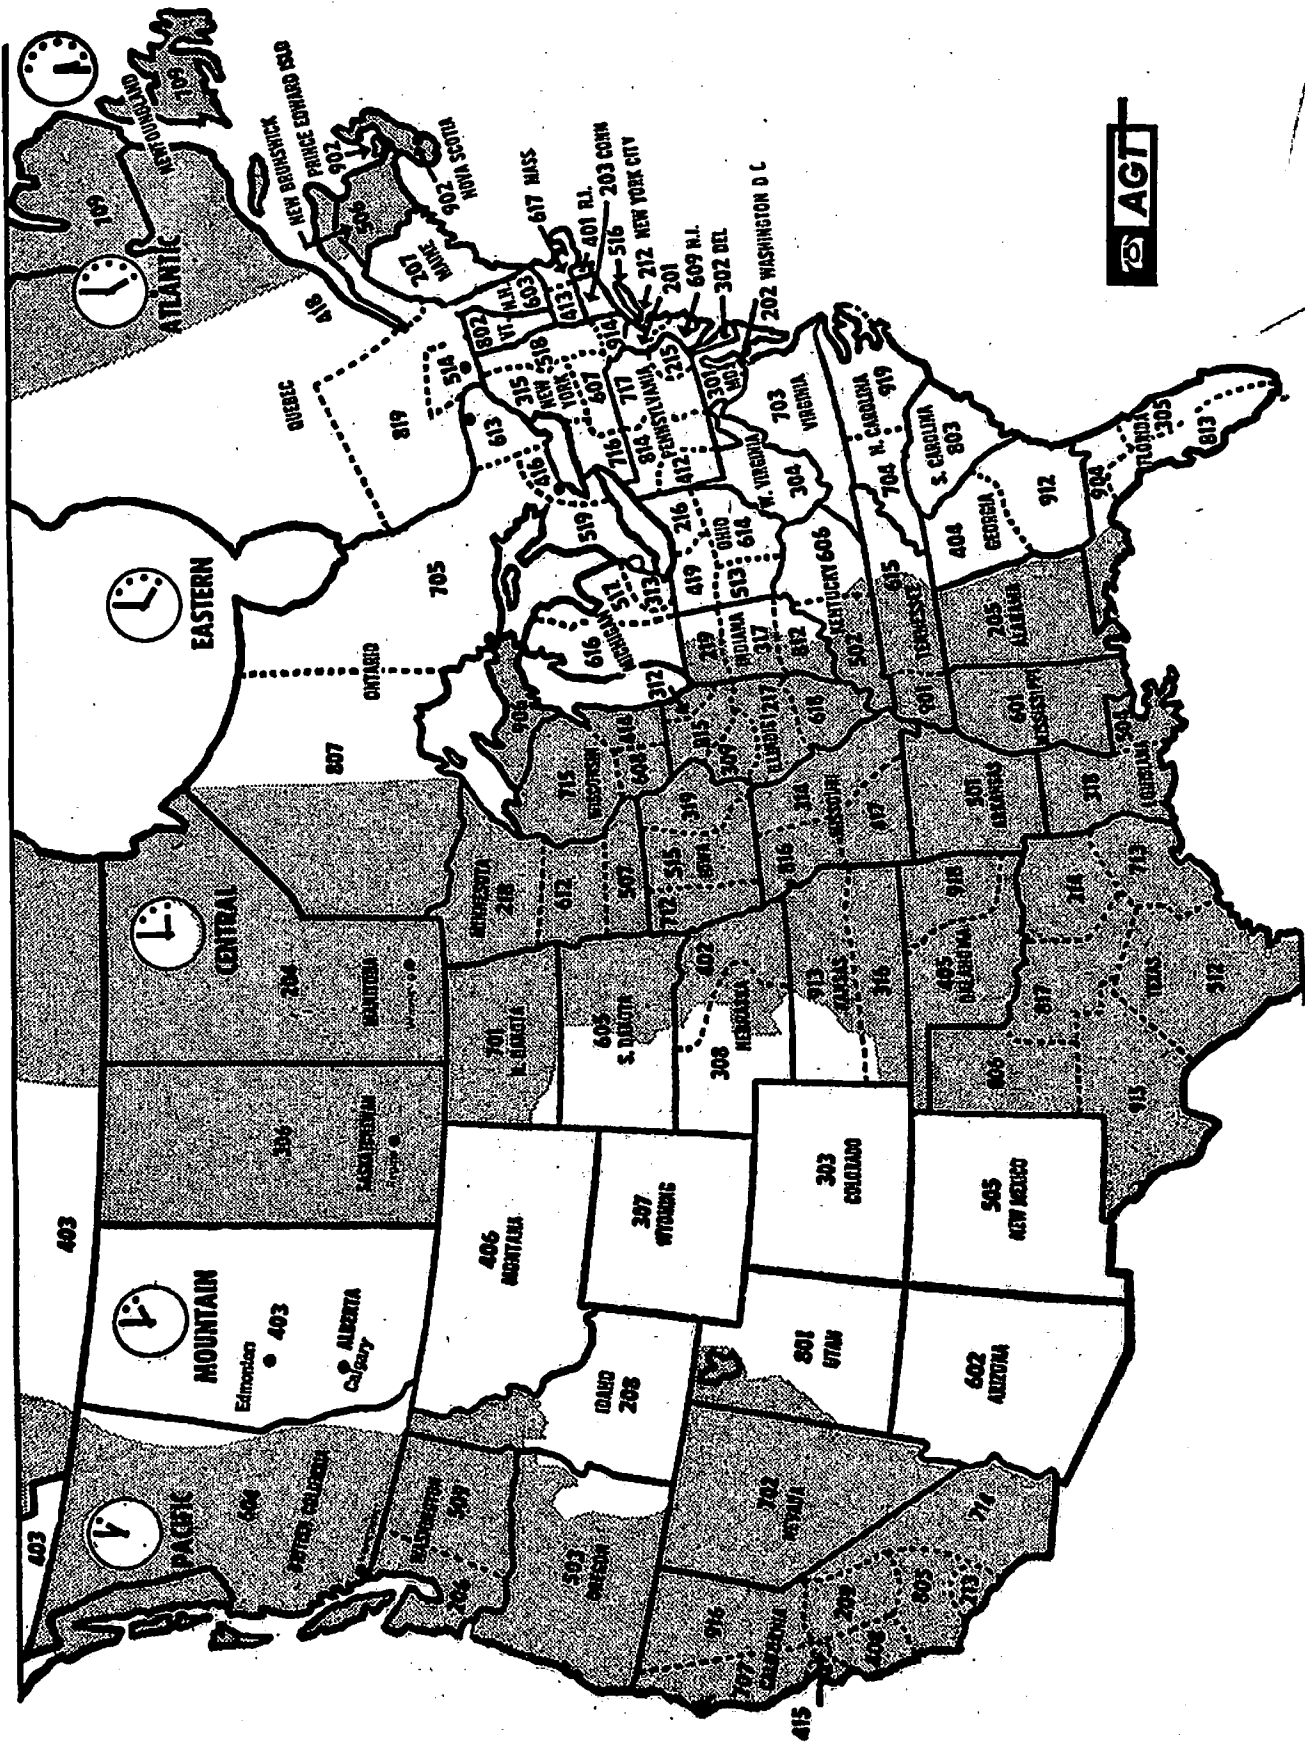

AREA CODE and TIME ZONE MAP

169
156
13
62