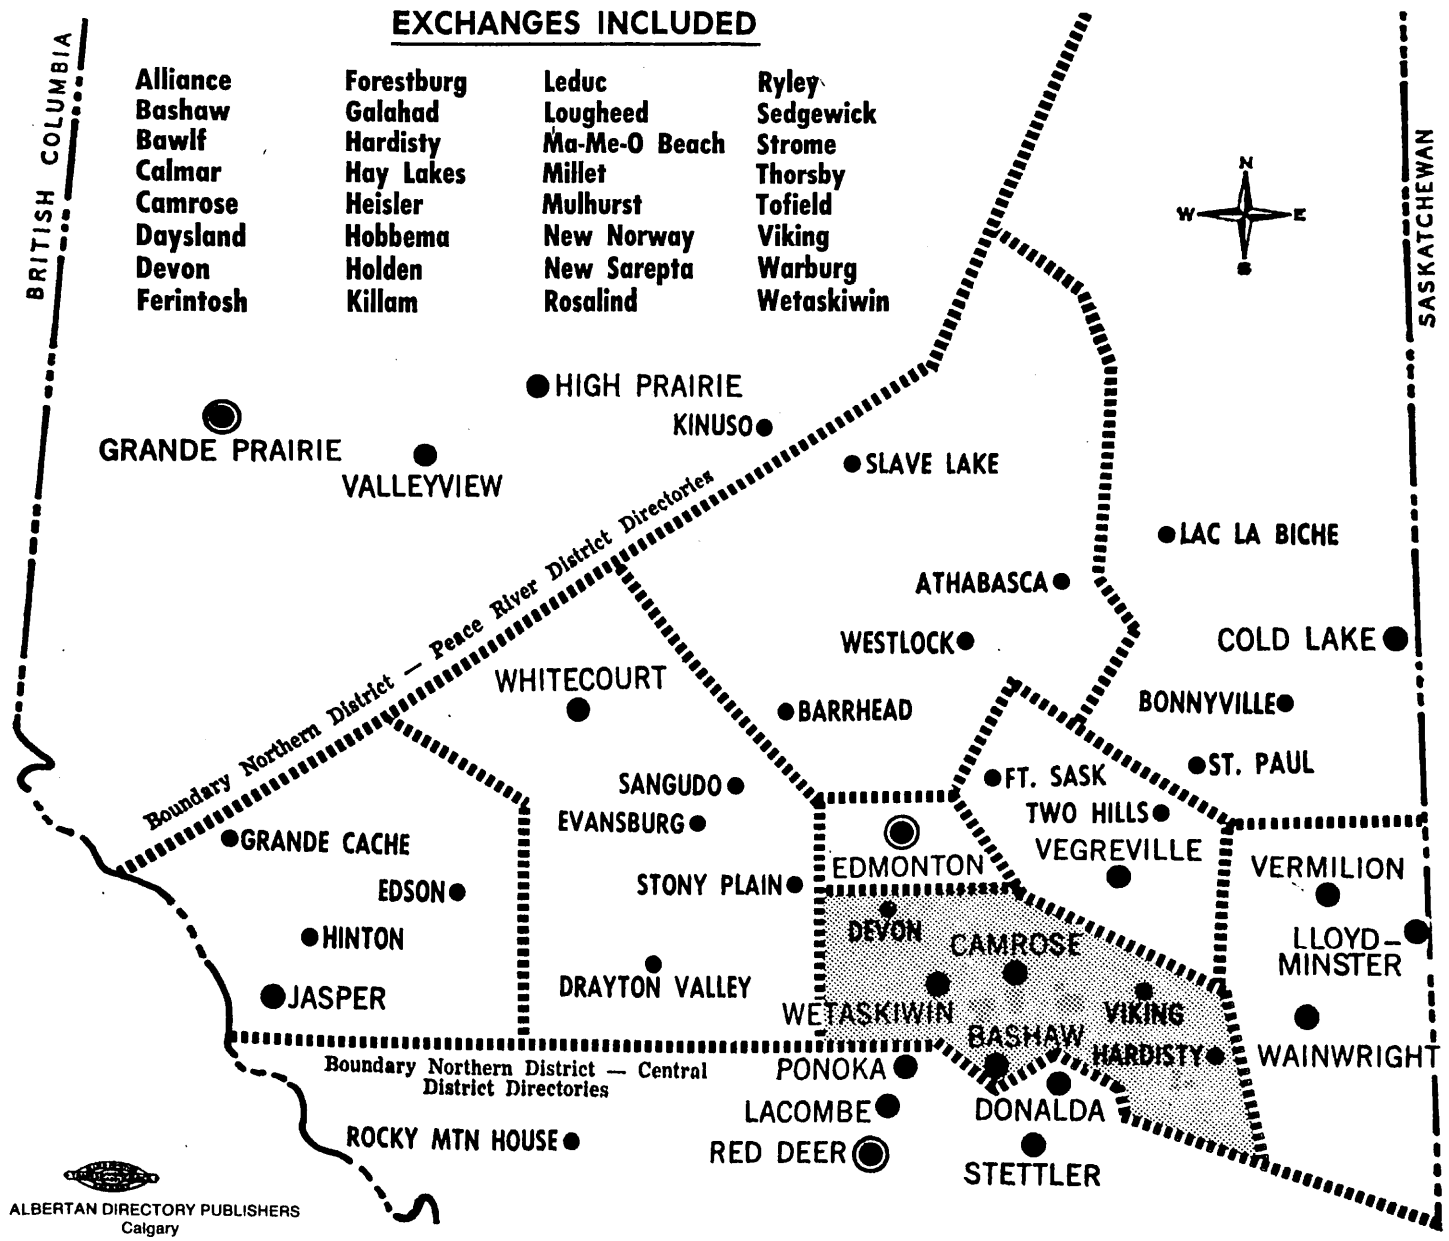

DECEMBER, 1980

YELLOW PAGES

These Yellow Pages cover the Territory indicated in the Shaded Area

Yellow Pages Advertising rates and information are available by contacting the Directory Department, Alberta Government Telephones at 140 - 6th Avenue S.W., Calgary or Telephone 231-7187. (Collect)