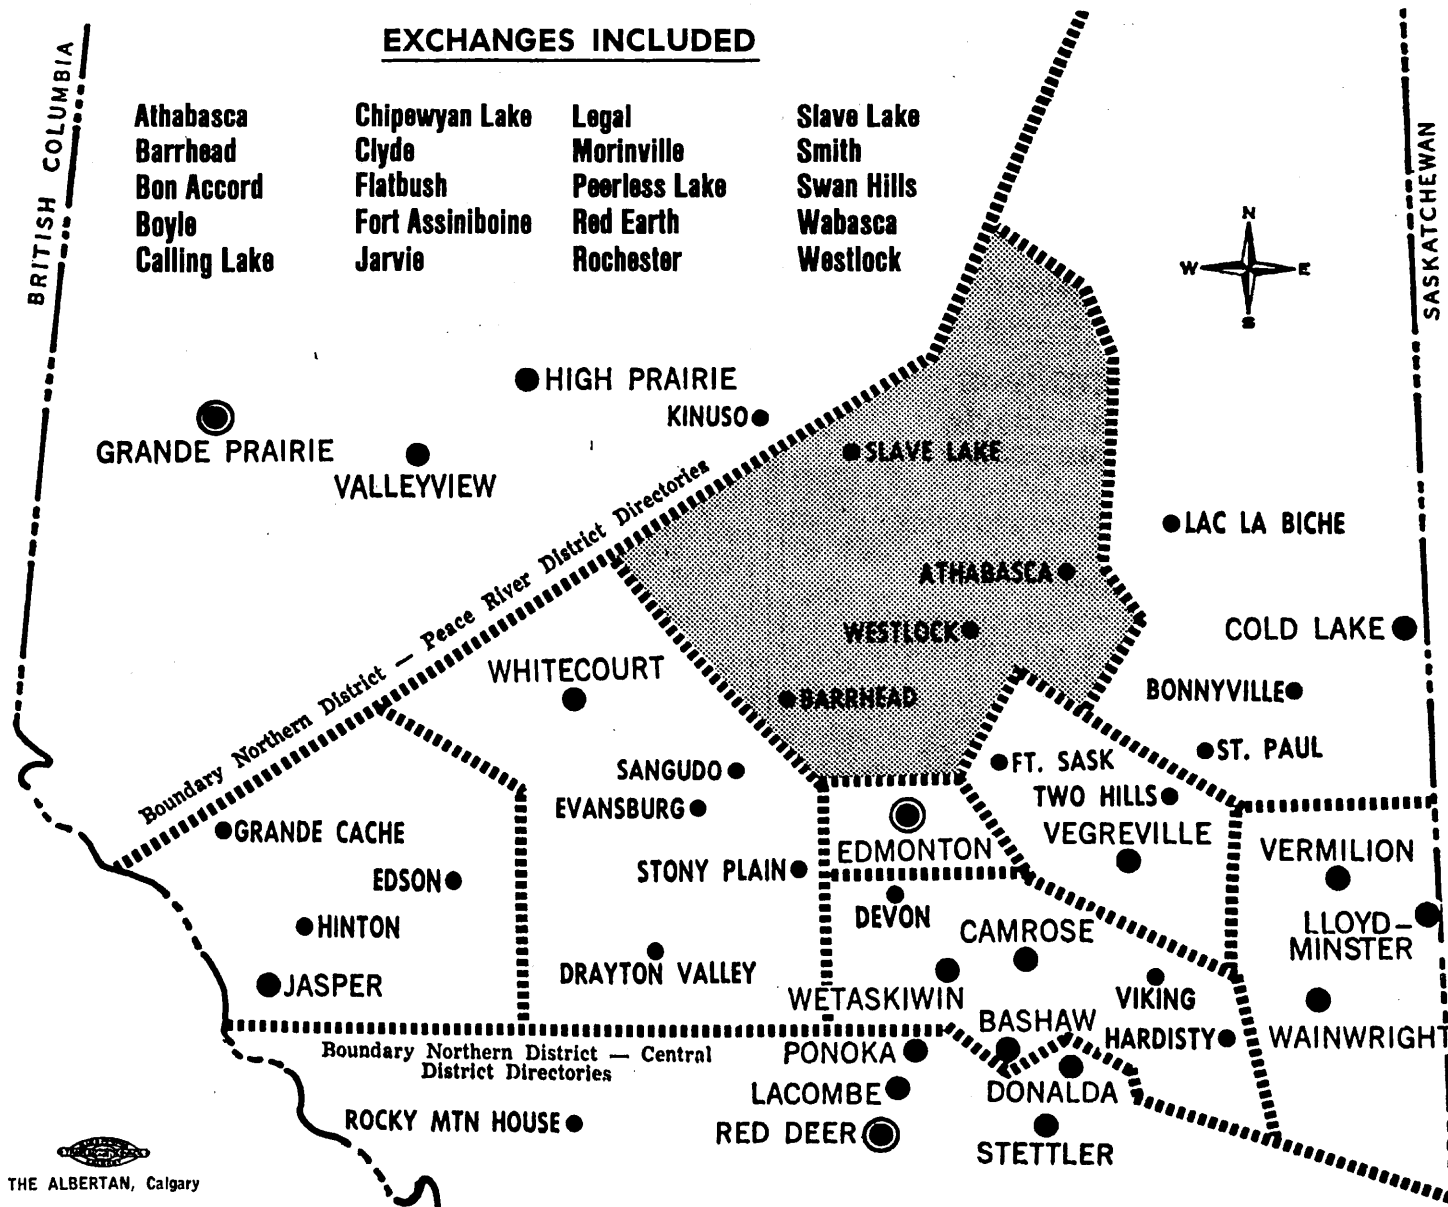

DECEMBER, 1979

YELLOW PAGES

These Yellow Pages cover the Territory indicated in the Shaded Area

Yellow Pages Advertising rates and information are available by contacting the Directory Department, Alberta Government Telephones at 140 - 6th Avenue S.W., Calgary or Telephone 231-7187. (Collect)