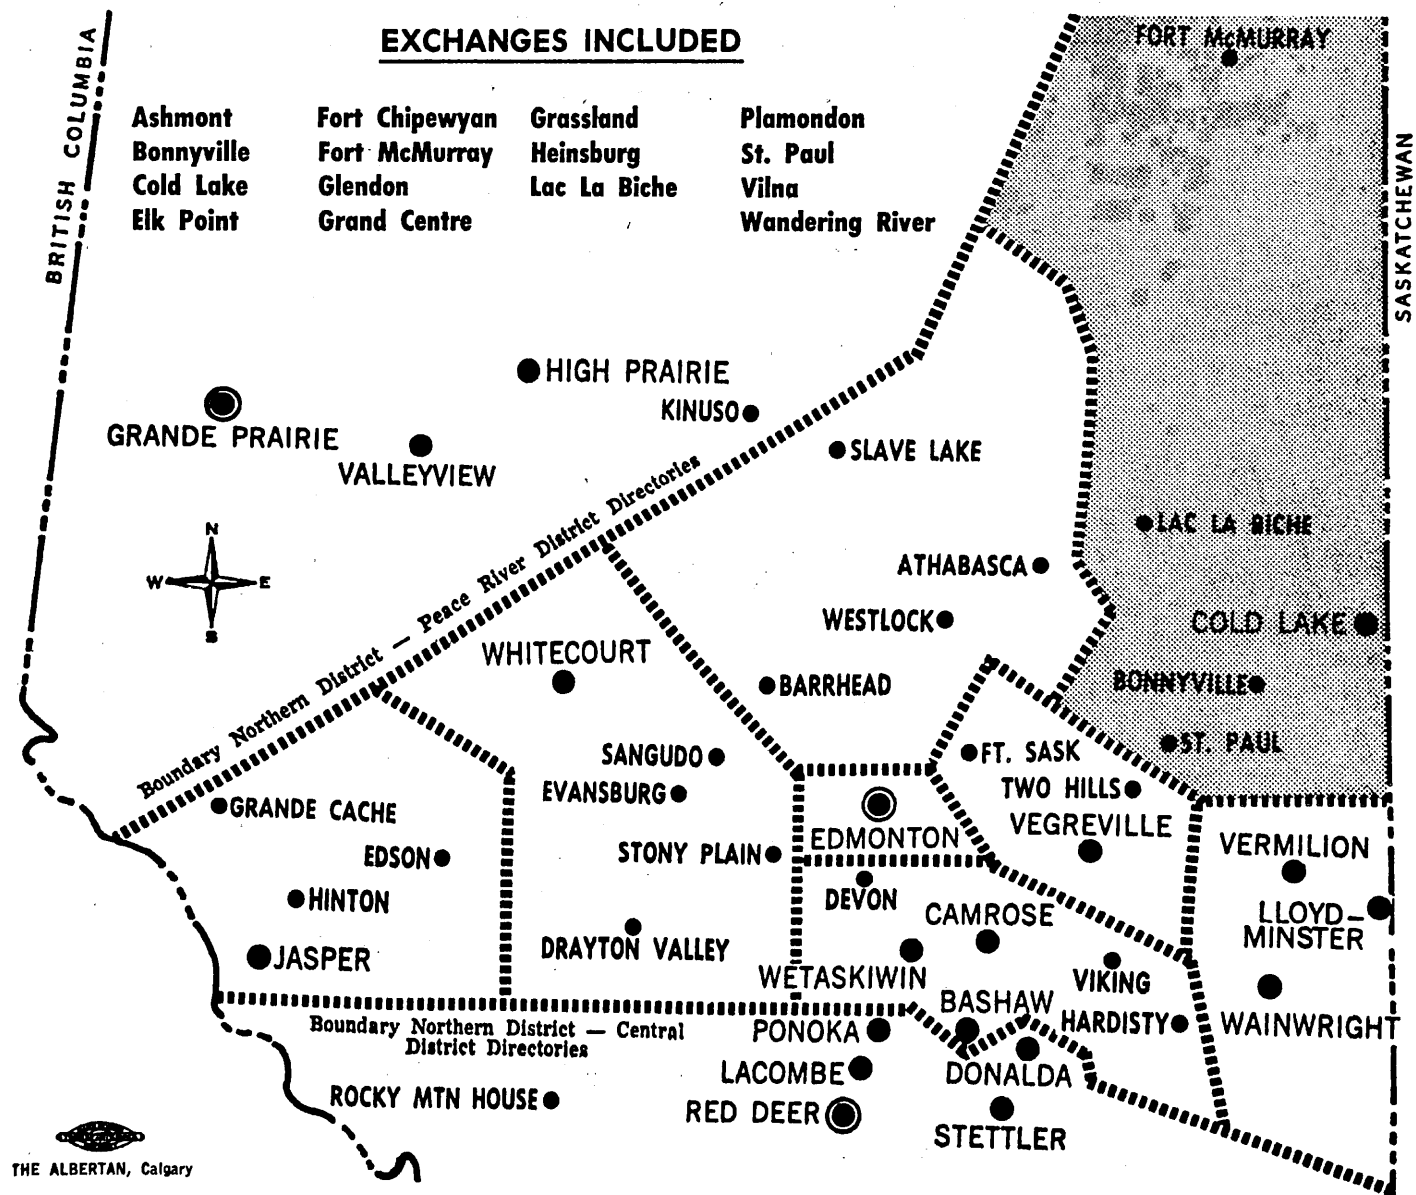

DECEMBER, 1977

YELLOW PAGES

These Yellow Pages cover the Territory indicated in the Shaded Area

Yellow Pages Advertising rates and information are available by contacting the Directory Department, Alberta Government Telephones at 140 - 6th Avenue S.W., Calgary or Telephone 231-7187. (Collect)

No Liability is Assumed By Alberta Government Telephones for errors or omissions occurring in the Classified Directory.