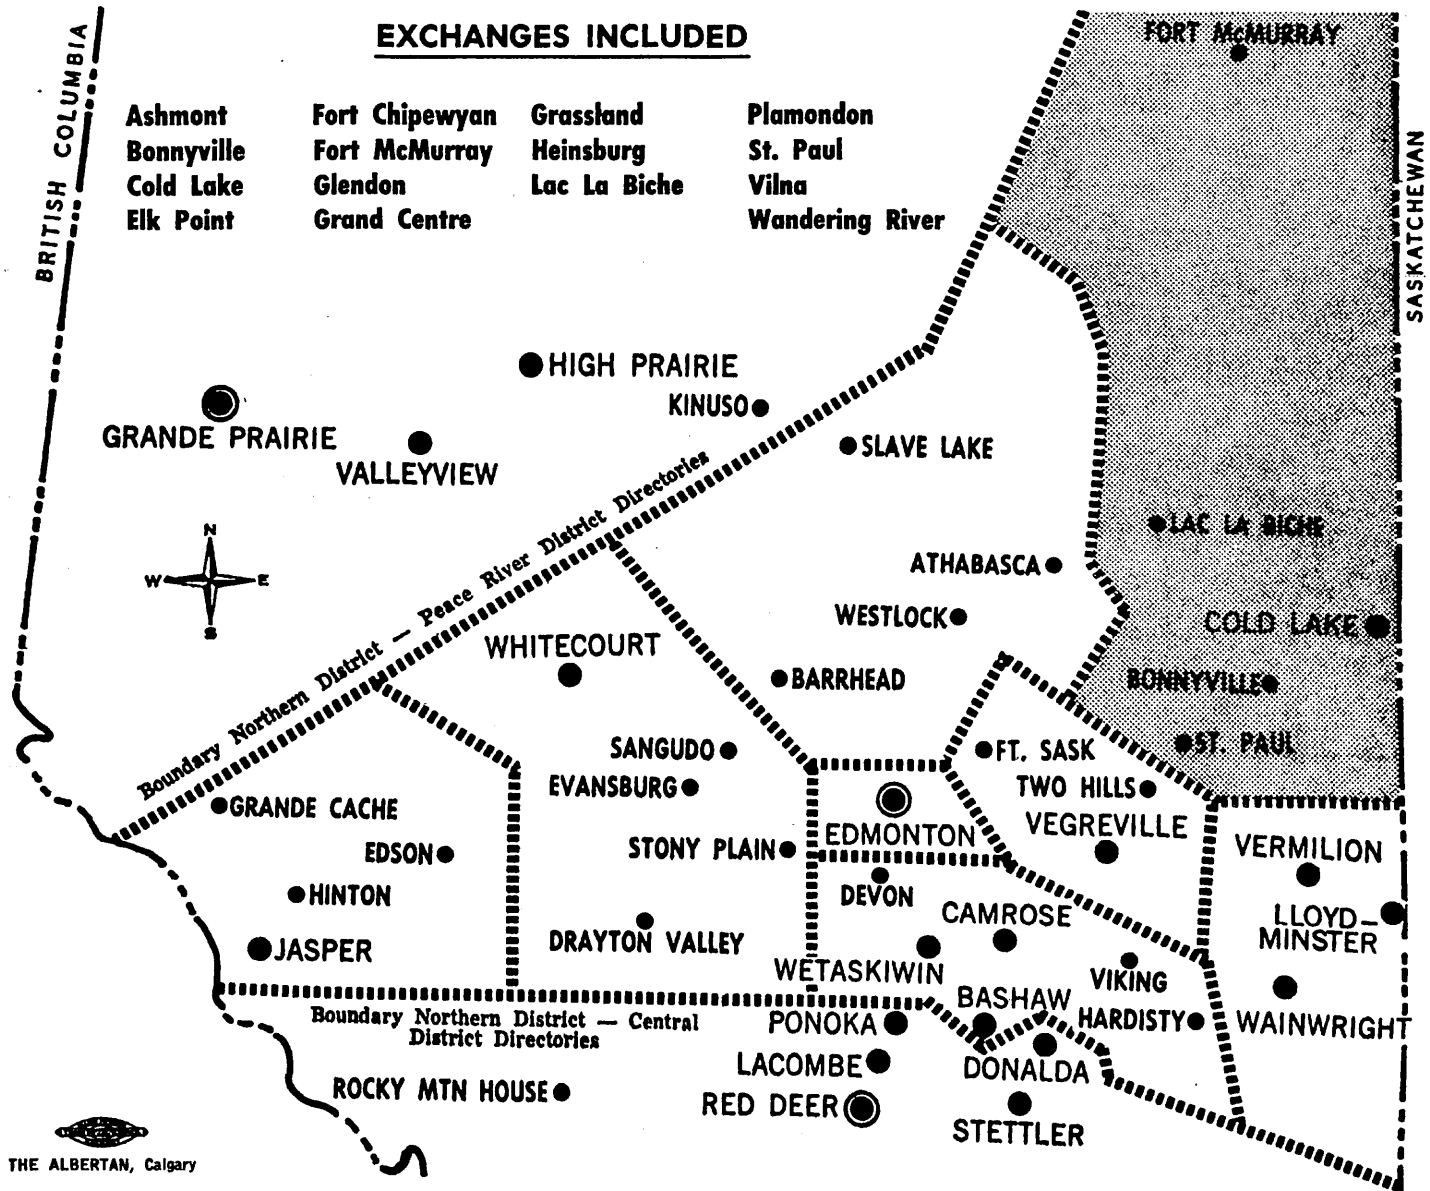

DECEMBER, 1978

YELLOW PAGES

These Yellow Pages cover the Territory indicated in the Shaded Area

Yellow Pages Advertising rates and information are available by contacting the Directory Department, Alberta Government Telephones at 140 - 6th Avenue S.W., Calgary or Telephone 231-7187. (Collect)

No Liability is Assumed By Alberta Government Telephones for errors or omissions occurring in the Classified Directory.